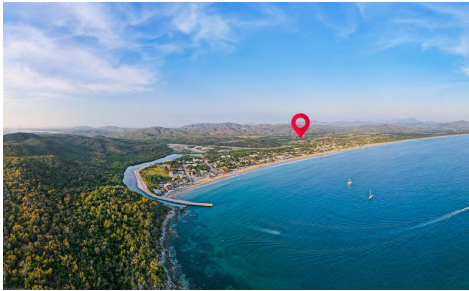

## LOTE PLAYA AZUL PUNTA PÉRULA, Other, Other - \$50,000 USD

### ABOUT THE PROPERTY

Land in Punta Pérula, just 8 blocks from the beach. Located on the corner, it has an area of 378.64 square meters, completely free of liens. Punta Pérula is an incredible place which is located south of Puerto Vallarta at a distance of 145 km and an approximate time of 2 hours and 30 minutes, it is a small bay, the same in which the famous and exclusive Careyes development is located. ... It definitely has great potential, the beach is very nice.