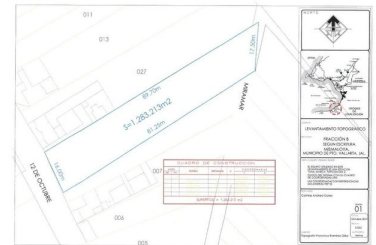

Lote Corinne, South Shore, Puerto Vallarta - \$105,000 USD

OVERVIEW

ABOUT THE PROPERTY

Development Opportunity, House, Condos or Hotel. Lot Corinne is your opportunity to build a Dream Home or Condominium building. Mismaloya is 15 mins south of Zona Romantica and has the best of both worlds in Jungle, Ocean and Mountain Views. Priced to sell and ready for the new owners vision.

PROPERTY DETAILS

TYPE: Land
PRICE: \$105,000 USD
MLS #: 24311

LOT SIZE: 1412.51 m2

GET IN TOUCH

MexHome Real Estate USA/CAN +1 866 271 6887 MX +52 3221047946 | www.mexhome.com