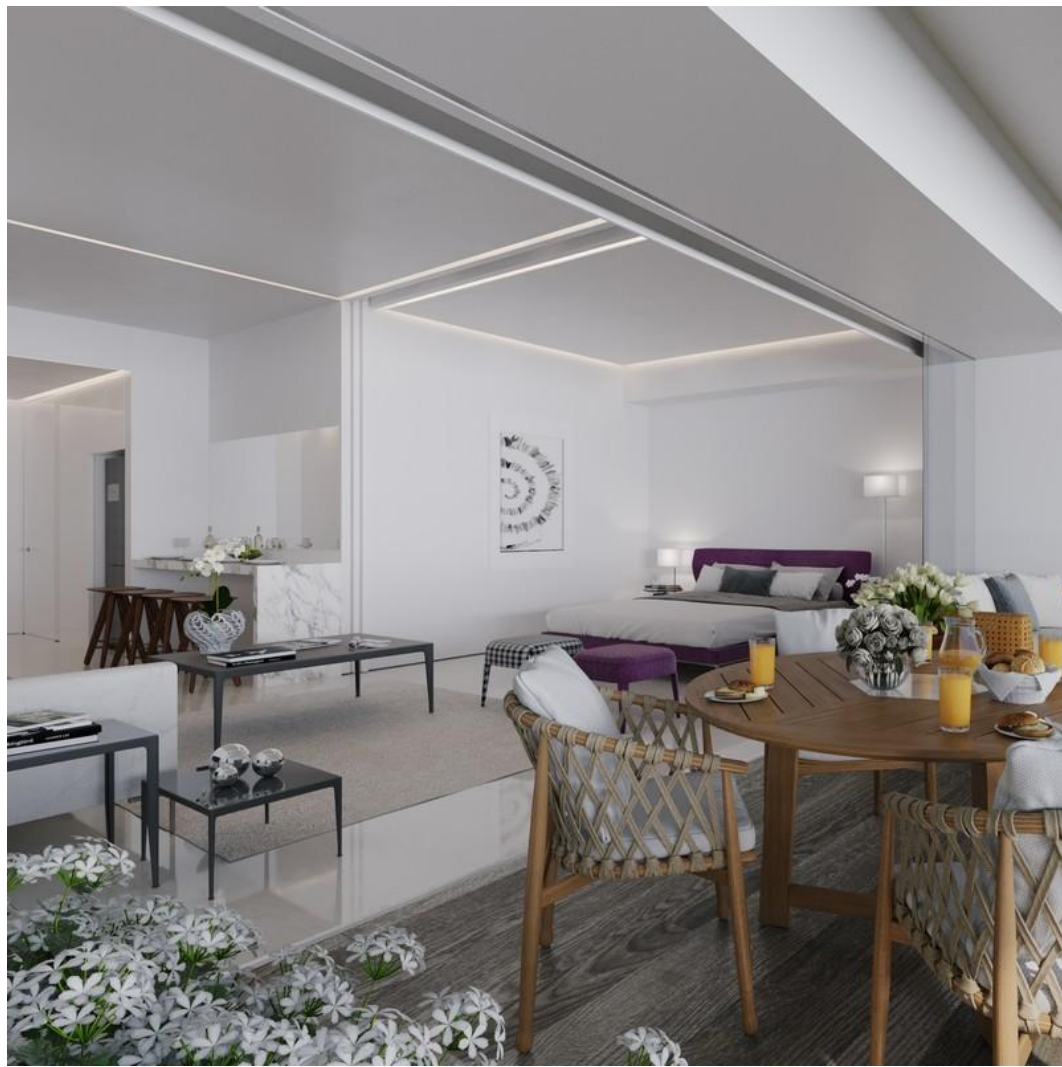

TYPE: CONDOS
CONSTRUCTION: 99.02
M2 / 1065.46 SQ.FT
BED: 2 BATH: 2

An iconic new condo project designed by the developers of Pier 57. This urban oasis will offer what most only dream of: being in the heart of the Romantic Zone, with spacious balconies, ocean and town views and a focus dedicated to the highest level of luxury, comfort and service. The convertible design of the 124 luxury condominiums with private balconies and over 9.5 foot ceilings will provide a...